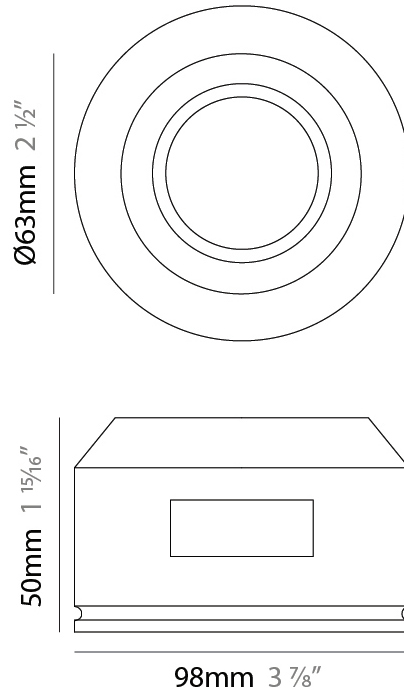

PROJECT	
TYPE	
SPECIFIER	
QUANTITY	
DATE	

INVISIBILI TRIMLESS

D86277R9-

base number Color
Temperature

1. To build a product code in our configurator select the specify button on the base model # product page
2. To build a manual product code on this datasheet choose from the options listed below in blue font and add the suffix to the base model #

GENERAL

Series: Invisibili
Brand: Panzeri
Division: Design
Mounting Type: Trimless
Mounting Location: Wall

PHYSICAL

Shape: Round
Diameter (mm): 98
Diameter (in): 3 7/8
Height (mm): 50
Height (in): 1 15/16
Min. Recessing Depth (mm): 140
Min. Recessing Depth (in): 5 1/2
Light Distribution: Direct
Weight (kg): 0.24
Weight (lbs): 0.52
Fixture Finish: WHI
Fixture Material: Plaster

ELECTRICAL

Lamp Type: LED
Input Wattage (W): 8.5
Total Output Wattage (W): 6.8
Dimming: Non-Dimming / Phase Dimming (120Vac only) / 0-10V Dimming
Driver Included: No
Driver Location: Remote
Driver Type: Constant Current - 120 / 277Vac
Driver Class: Class 2
Input Voltage (V): 120 - 277
Constant Current (MA): 250

LED

Number of LEDs: 1
Color Temperature (°K): 2700 / 3000 / 4000
Max. Delivered Lumen (lm): 806 / 854 / 1053
CRI: >90 CRI
Lamp Life (hrs): 50000

OPTICAL

Optic°: 35
Adjustability: Fixed

RATINGS AND CERTIFICATIONS

Certified By: Certified for North American Standards
IP rating: IP20